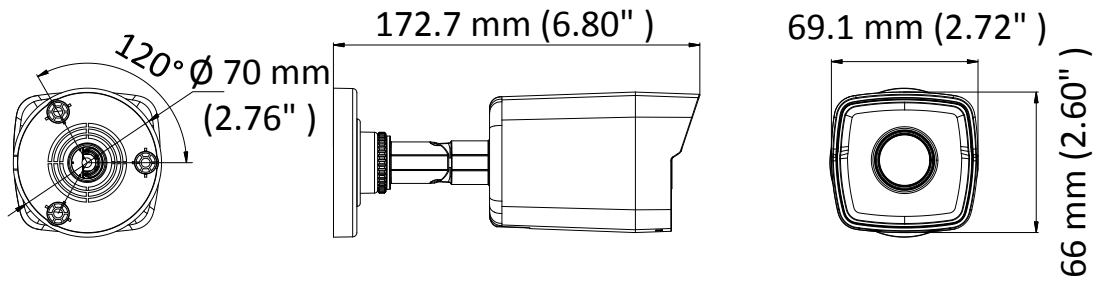

Dimension

Accessory

Distributed by

HIKVISION®

Headquarters

No.555 Qianmo Road, Binjiang District,
Hangzhou 310051, China
T +86-571-8807-5998
overseasbusiness@hikvision.com

Hikvision USA
T +1-909-895-0400
sales.usa@hikvision.com

Hikvision Italy
T +39-0438-6902
info.it@hikvision.com

Hikvision Singapore
T +65-6684-4718
sg@hikvision.com

Hikvision Africa
T +27 (10) 0351172
sale.africa@hikvision.com

Hikvision Europe
T +31-23-55-42-770
info.eu@hikvision.com

Hikvision France
T +33(0)1-85-330-450
info.fr@hikvision.com

Hikvision Oceania
T +61-2-8599-4233
salesau@hikvision.com

Hikvision Hong Kong
T +852-2151-1761

Hikvision Middle East
T +971-4-8816086
salesme@hikvision.com

Hikvision Spain
T +34-91-737-16-55
info.es@hikvision.com

Hikvision Canada
T +1-909-895-0400
sales.usa@hikvision.com

Hikvision Russia
T +7-495-669-67-99
saleru@hikvision.com

Hikvision Poland
T +48-22-460-01-50
poland@hikvision.com

Hikvision Korea
T +82-31-731-8841
sales.korea@hikvision.com

Hikvision India
T +91-22-28469900
sales@pramahikvision.com

Hikvision UK
T +01628-902140
support.uk@hikvision.com

Hikvision Brazil
T +55 11 3318-0050
Latam.support@hikvision.com