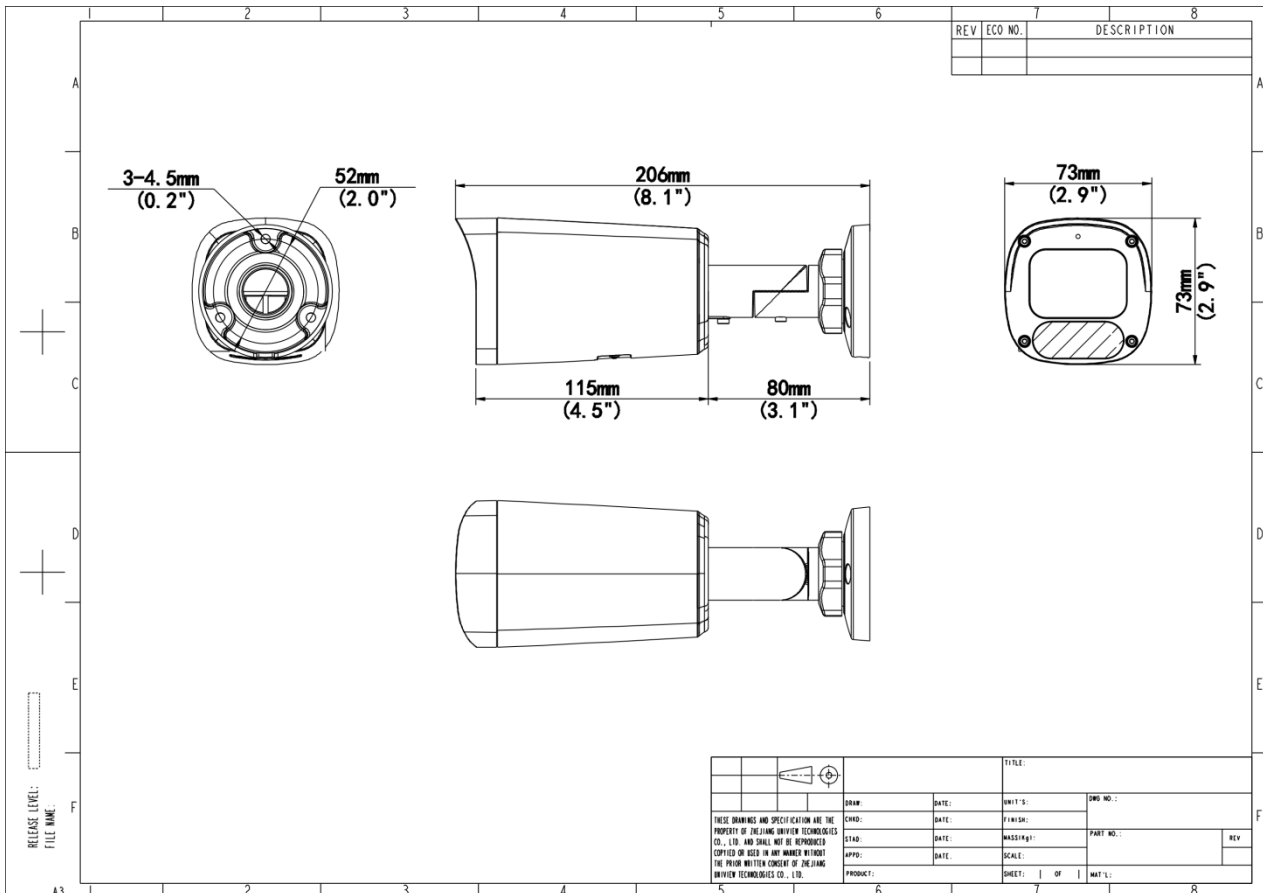

## Specifications

Model	IPC2312LE-ADF28KM-WP	IPC2312LE-ADF40KM-WP
<b>Camera</b>		
Max Resolution	2 MP	
Sensor	1/2.7" CMOS	
Min. Illumination	Colour: 0.0003 lux (F1.0, AGC ON)	
Shutter	Auto/Manual, 1 ~ 1/100000s	
Adjustment Angle	Pan: 0° ~ 360°, Tilt: 0° ~ 90°, Rotate: 0° ~ 360°	
S/N	>52 dB	
WDR	120 dB	
<b>Lens</b>		
Focal Length	2.8 mm	4.0 mm
Iris Type	Fixed	
Iris	F1.0	
Field of View (H)	99.0°	77.5°
Field of View (V)	53.0°	42.5°
Field of View (D)	118.0°	91.5°
Lens Type	Fixed	
<b>DORI</b>		
DORI Distance (Lens)	2.8mm	4.0mm
DORI Distance (Detect)	45.0m(147.6ft)	64.3(210.9ft)
DORI Distance (Observe)	18.0(59.1ft)	25.7(84.4ft)
DORI Distance (Recognize)	9.0(29.5ft)	12.9(42.2ft)
DORI Distance (Identify)	4.5(14.8ft)	6.4(21.1ft)
<b>Illuminator</b>		
Supplemental Light	Warm light	
Illumination Distance (Warm Light)	30 m (98.4 ft)	
Light On/Off Control	Auto/Manual	
<b>Video</b>		
Video Compression	Ultra 265, H.265, H.264, MJPEG	

Power Consumption	Max 2.6W
Power Interface	Ø5.5 mm coaxial power plug
Dimensions	206 × 73 × 73mm (8.1" × 2.9" × 2.9") (L x W x H)
Weight	0.47kg(1.04lb)
Material	Graphene + Metal
Working Environment	-30 °C to 60 °C (-22 °F to 140 °F), Humidity: ≤ 95% RH (non-condensing)
Storage Environment	-30 °C to 60 °C (-22 °F to 140 °F), Humidity: ≤ 95% RH (non-condensing)
Surge Protection	4 KV
Reset Button	Support
Web Client Language	13 Languages: English, Simplified Chinese, Polish, German, Russian, French, Korean, Dutch, Czech, Portuguese, Spanish, Spanish (Europe), Italian

## Dimensions

Aggregate product size diagram using "main model" as an example