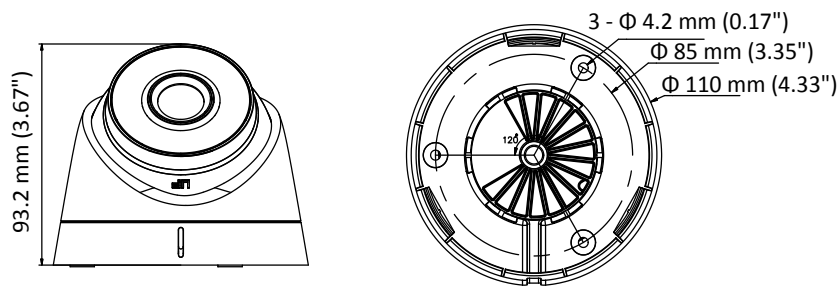

Dimension

Accessory

Distributed by

HIKVISION

Headquarters

No.555 Qianmo Road, Binjiang District,
Hangzhou 310051, China
T +86-571-8807-5998
overseasbusiness@hikvision.com

Hikvision USA
T +1-909-895-0400
sales.usa@hikvision.com

Hikvision Italy
T +39-0438-6902
info.it@hikvision.com

Hikvision Singapore
T +65-6684-4718
sg@hikvision.com

Hikvision Africa
T +27 (10) 0351172
sale.africa@hikvision.com

Hikvision Europe
T +31-23-55-42-770
info.eu@hikvision.com

Hikvision France
T +33(0)1-85-330-450
info.fr@hikvision.com

Hikvision Oceania
T +61-2-8599-4233
salesau@hikvision.com

Hikvision Hong Kong
T +852-2151-1761

Hikvision Middle East
T +971-4-8816086
salesme@hikvision.com

Hikvision Spain
T +34-91-737-16-55
info.es@hikvision.com

Hikvision Canada
T +1-909-895-0400
sales.usa@hikvision.com

Hikvision Russia
T +7-495-669-67-99
saleru@hikvision.com

Hikvision Poland
T +48-22-460-01-50
poland@hikvision.com

Hikvision Korea
T +82-31-731-8841
sales.korea@hikvision.com

Hikvision India
T +91-22-28469900
sales@pramahikvision.com

Hikvision UK
T +01628-902140
support.uk@hikvision.com

Hikvision Brazil
T +55 11 3318-0050
Latam.support@hikvision.com