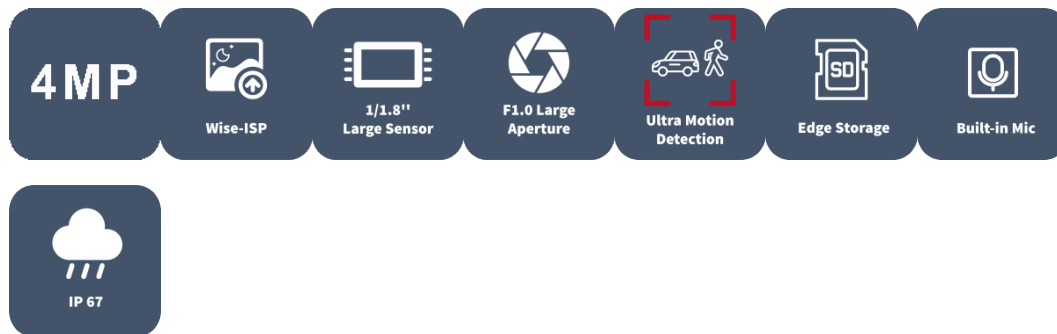

4MP ColorHunter with Wise-ISP Fixed Bullet Network Camera

IPC2314LE-ADF28(40)KM-WP

Features

- High quality image with 4MP, 1/1.8" CMOS sensor and F1.0 aperture lens
- 4MP (2688*1520)@ 25/20fps; 4MP (2560*1440)@ 25/20fps; 3MP (2304*1296) @30/25fps; 2MP (1920*1080) @30/25fps;
- Ultra 265, H.265, H.264, MJPEG
- Support ColorHunter with Wise-ISP technology, deeply optimizing color, detail, and smear effects in extremely low-light scenes
- 120dB true WDR technology enables clear image in strong light scene
- Support 9:16 Corridor Mode
- Built-in Mic
- White Light, up to 30m warm light distance
- Supports 512 GB Micro SD card
- IP67 protection

- Support PoE power supply
- 3-Axis

Specifications

Camera	Description
Max Resolution	4MP
Sensor	1/1.8" CMOS
Min. Illumination	Colour: 0.0003 lux (F1.0, AGC ON)
Shutter	Auto/Manual, 1 ~ 1/100000s
Adjustment Angle	Pan: 0° ~ 360°, Tilt: 0° ~ 90°, Rotate: 0° ~ 360°
S/N	>52dB
WDR	120dB
Lens	Description
Focal Length	IPC2314LE-ADF28KM-WP:2.8 mm IPC2314LE-ADF40KM-WP:4.0 mm
Iris Type	Fixed
Iris	F1.0
Field of View (H)	IPC2314LE-ADF28KM-WP:110.4° IPC2314LE-ADF40KM-WP:88.2°
Field of View (V)	IPC2314LE-ADF28KM-WP:60.5° IPC2314LE-ADF40KM-WP:47.6°
Field of View (D)	IPC2314LE-ADF28KM-WP:115.2° IPC2314LE-ADF40KM-WP:104.0°
DORI	Description
DORI Distance(Lens)	IPC2314LE-ADF28KM-WP:2.8mm IPC2314LE-ADF40KM-WP:4.0mm
DORI Distance(Detect)	IPC2314LE-ADF28KM-WP:43.4m(142.5ft) IPC2314LE-ADF40KM-WP:62.1(203.6ft)
DORI Distance(Observe)	IPC2314LE-ADF28KM-WP:17.4(57.0ft) IPC2314LE-ADF40KM-WP:24.8(81.5ft)
DORI Distance(Recognize)	IPC2314LE-ADF28KM-WP:8.7(28.5ft) IPC2314LE-ADF40KM-WP:12.4(40.7ft)